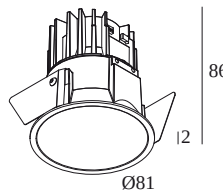

DEEP RINGO LED 92733

202 272 811 922 BRG

AVAILABLE IN

BLACK 202 272 811 922 B

BRUSHED ALU 202 272 811 922 BRA

BRUSHED ANTHRACITE 202 272 811 922 BRAT

BRUSHED BROWN BRONZE 202 272 811 922 BRBB

BRUSHED COPPER 202 272 811 922 BRCU

BRUSHED GOLD 202 272 811 922 BRG

BRUSHED OLD BRONZE 202 272 811 922 BROB

CREAM 202 272 811 922 CR

FLEMISH BRONZE 202 272 811 922 FBR

FLEMISH GOLD 202 272 811 922 FG

GOLD COLOURED 202 272 811 922 GC

PIANO BLACK 202 272 811 922 PB

WHITE 202 272 811 922 W

[View on website](#)

General info

LOCATION	indoor
INSTALLATION	Ceiling Recessed
CUTOUT SHAPE/SIZE (MM)	round - 76
RECESSED DEPTH (MM)	90
THICKNESS OF MOUNTING SURFACE (MM)	min.5
INGRESS PROTECTION	IP20
WEIGHT (KG)	0.2
ADJUSTABILITY	non adjustable
INFORMATION	REFLECTOR FL-33° EXCL.LED POWER SUPPLY 350-500mA-DC

Electrical info

CLASS	III
DIM TYPE	depending on power supply
ENERGY CLASS	E
CERTIFICATES	CB, EAC, ENEC, EPD, LCA

Lightsource info

LIGHTSOURCE NAME	LED
LIGHTSOURCE	LED array 5,8-8,6W / CRI>90 (R9: 60) / 2700K / 753-1041lm
TM-30 VALUES	rf: 89 / Rg: 100
SDCM	SDCM1
RISKGROUP	RG1
LM80	L90B10 > 50000
BEAMANGLE	33°
LED TECHNICS (LIGHT SOURCE)	1041lm // 8,6W // 121lm/W
LED TECHNICS (LUMINAIRE)	768lm // 9,9W // 78lm/W

Requirements

LED POWER SUPPLY 350 / 500mA-DC DIM