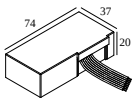

Min current | Max current

**300 48 350 ED1** LED POWER CONVERTER 48V-DC to 350 mA-DC / 15W DIM1

1

Dimtype: 1-10V

Cutout dimension (mm): 30

**300 48 350 ED5** LED POWER CONVERTER 48V-DC to 350 mA-DC / 15W DIM5